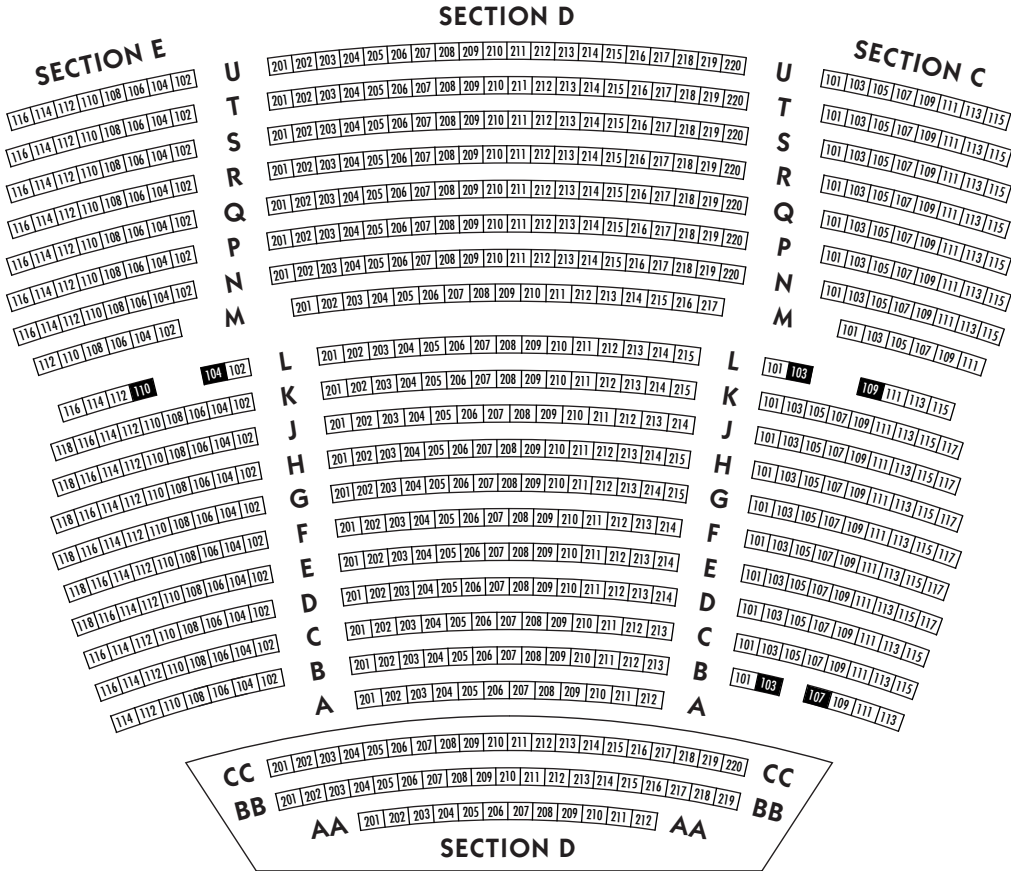

## ORCHESTRA LEVEL

PIT	47
ORCHESTRA	576
WHEELCHAIR	6
COMPANION/ACCESSIBLE	22
<b>TOTAL</b>	<b>651</b>

## MEZZANINE LEVEL

BOXES	12
MEZZANINE	233
WHEELCHAIR	4
COMPANION/ACCESSIBLE	8
<b>TOTAL</b>	<b>257</b>

TOTAL HOUSE CAPACITY 908

## ORCHESTRA

CAPACITY: 651

■ ACCESSIBLE WHEELCHAIR SEATING ADDITIONAL LOW-VISION / DEAF ZONES AND FOLDING ARMREST SEATS ARE AVAILABLE

# MEZZANINE

CAPACITY: 257